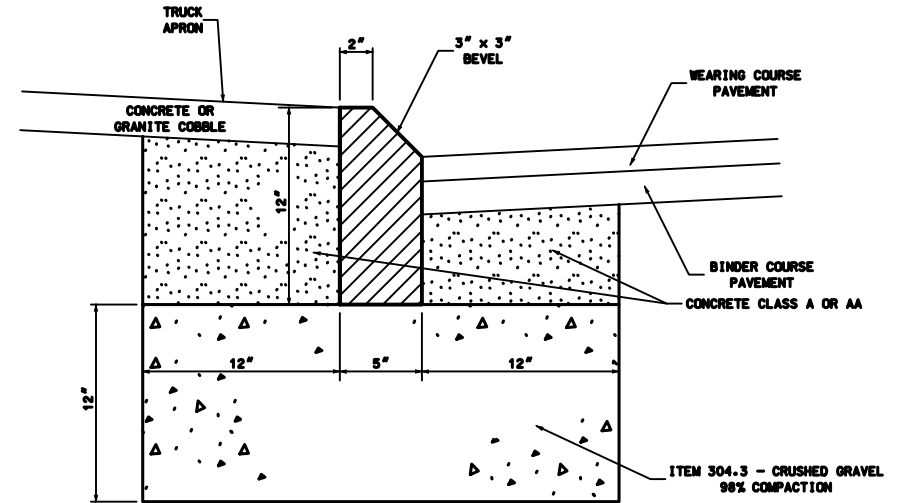

NEW HAMPSHIRE  
TRUCK APRON GRANITE CURBING

STRAIGHT GRANITE CURB, 12" HIGH WITH  
3"x3" BEVELED MOUNTABLE EDGE