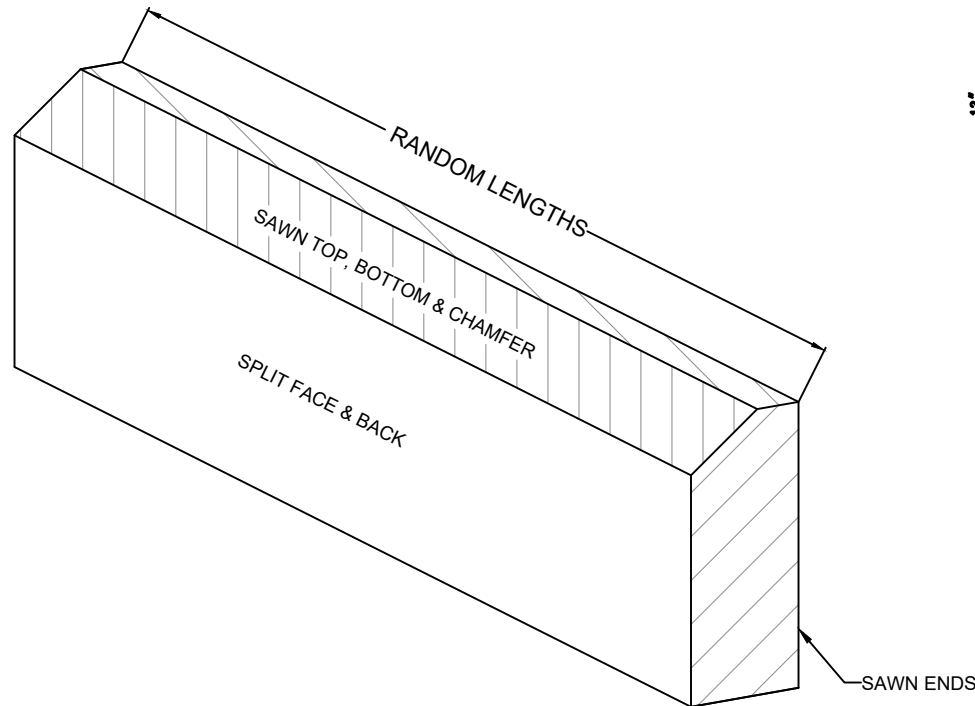

NEW HAMPSHIRE  
TRUCK APRON GRANITE CURBING

STRAIGHT GRANITE CURB, 12" HIGH WITH  
3"x3" BEVELED MOUNTABLE EDGE